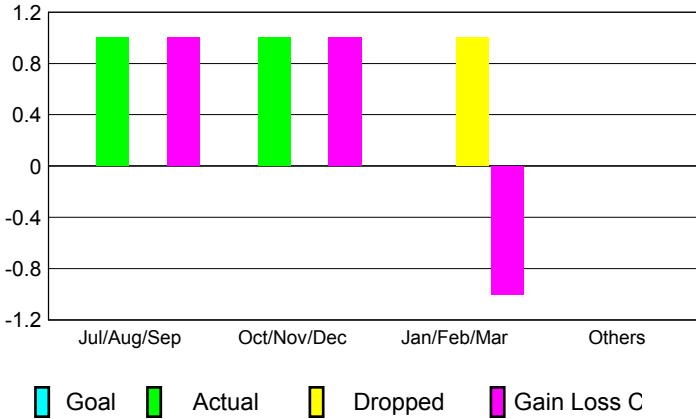

GMT: **CARL HARRELL**

Location: **MISSISSIPPI**

GMT CA: **1**

CLUBS

Month	New Club Goal	Actual New Clubs	Actual Dropped Clubs	Gain/Loss of Clubs
2012-2013				
Jul/Aug/Sep	0	1	0	1
Oct/Nov/Dec	0	1	0	1
Jan/Feb/Mar	0	0	1	-1
Apr/May/June	0	0	0	0
Totals	0	2	1	1

MEMBERSHIP

Month	Net Memb Goal	Actual New Memb	Actual Dropped Memb	Gain/Loss of Memb
2012-2013				
Jul/Aug/Sep	0	51	38	13
Oct/Nov/Dec	0	45	45	0
Jan/Feb/Mar	0	28	46	-18
Apr/May/June	0	42	63	-21
Totals	0	166	192	-26

Club Results 2012-2013
Goal, New, Dropped, Gain/Loss

Membership Results 2012-2013
Goal, New, Dropped, Gain/Loss

YTD Status Quo Clubs 2012-2013

Status Quo Clubs Compared to Status Quo Members

Gender Comparison 2012-2013