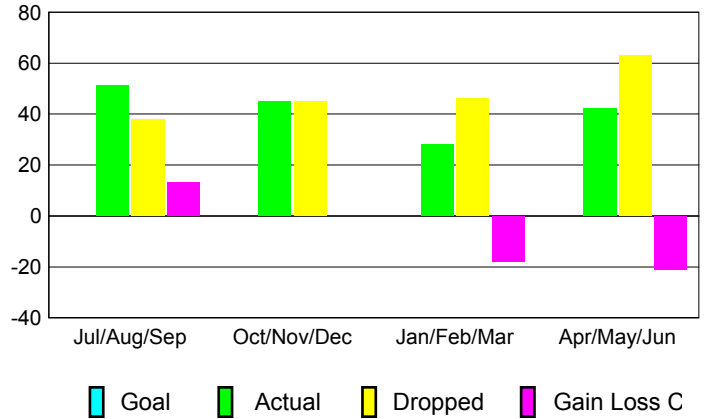

GMT: **CARL HARRELL**

Location: **MISSISSIPPI**

GMT CA: **1**

CLUBS

Month	New Club Goal	Actual New Clubs	Actual Dropped Clubs	Gain/Loss of Clubs
2012-2013				
Jul/Aug/Sep	0	1	0	1
Oct/Nov/Dec	0	1	0	1
Jan/Feb/Mar	0	0	1	-1
Apr/May/June	0	0	0	0
Totals	0	2	1	1

MEMBERSHIP

Month	Net Memb Goal	Actual New Memb	Actual Dropped Memb	Gain/Loss of Memb
2012-2013				
Jul/Aug/Sep	0	51	38	13
Oct/Nov/Dec	0	45	45	0
Jan/Feb/Mar	0	28	46	-18
Apr/May/June	0	42	63	-21
Totals	0	166	192	-26

Club Results 2012-2013
Goal, New, Dropped, Gain/Loss

Membership Results 2012-2013
Goal, New, Dropped, Gain/Loss

YTD Status Quo Clubs 2012-2013

Status Quo Clubs Compared to Status Quo Members

Gender Comparison 2012-2013